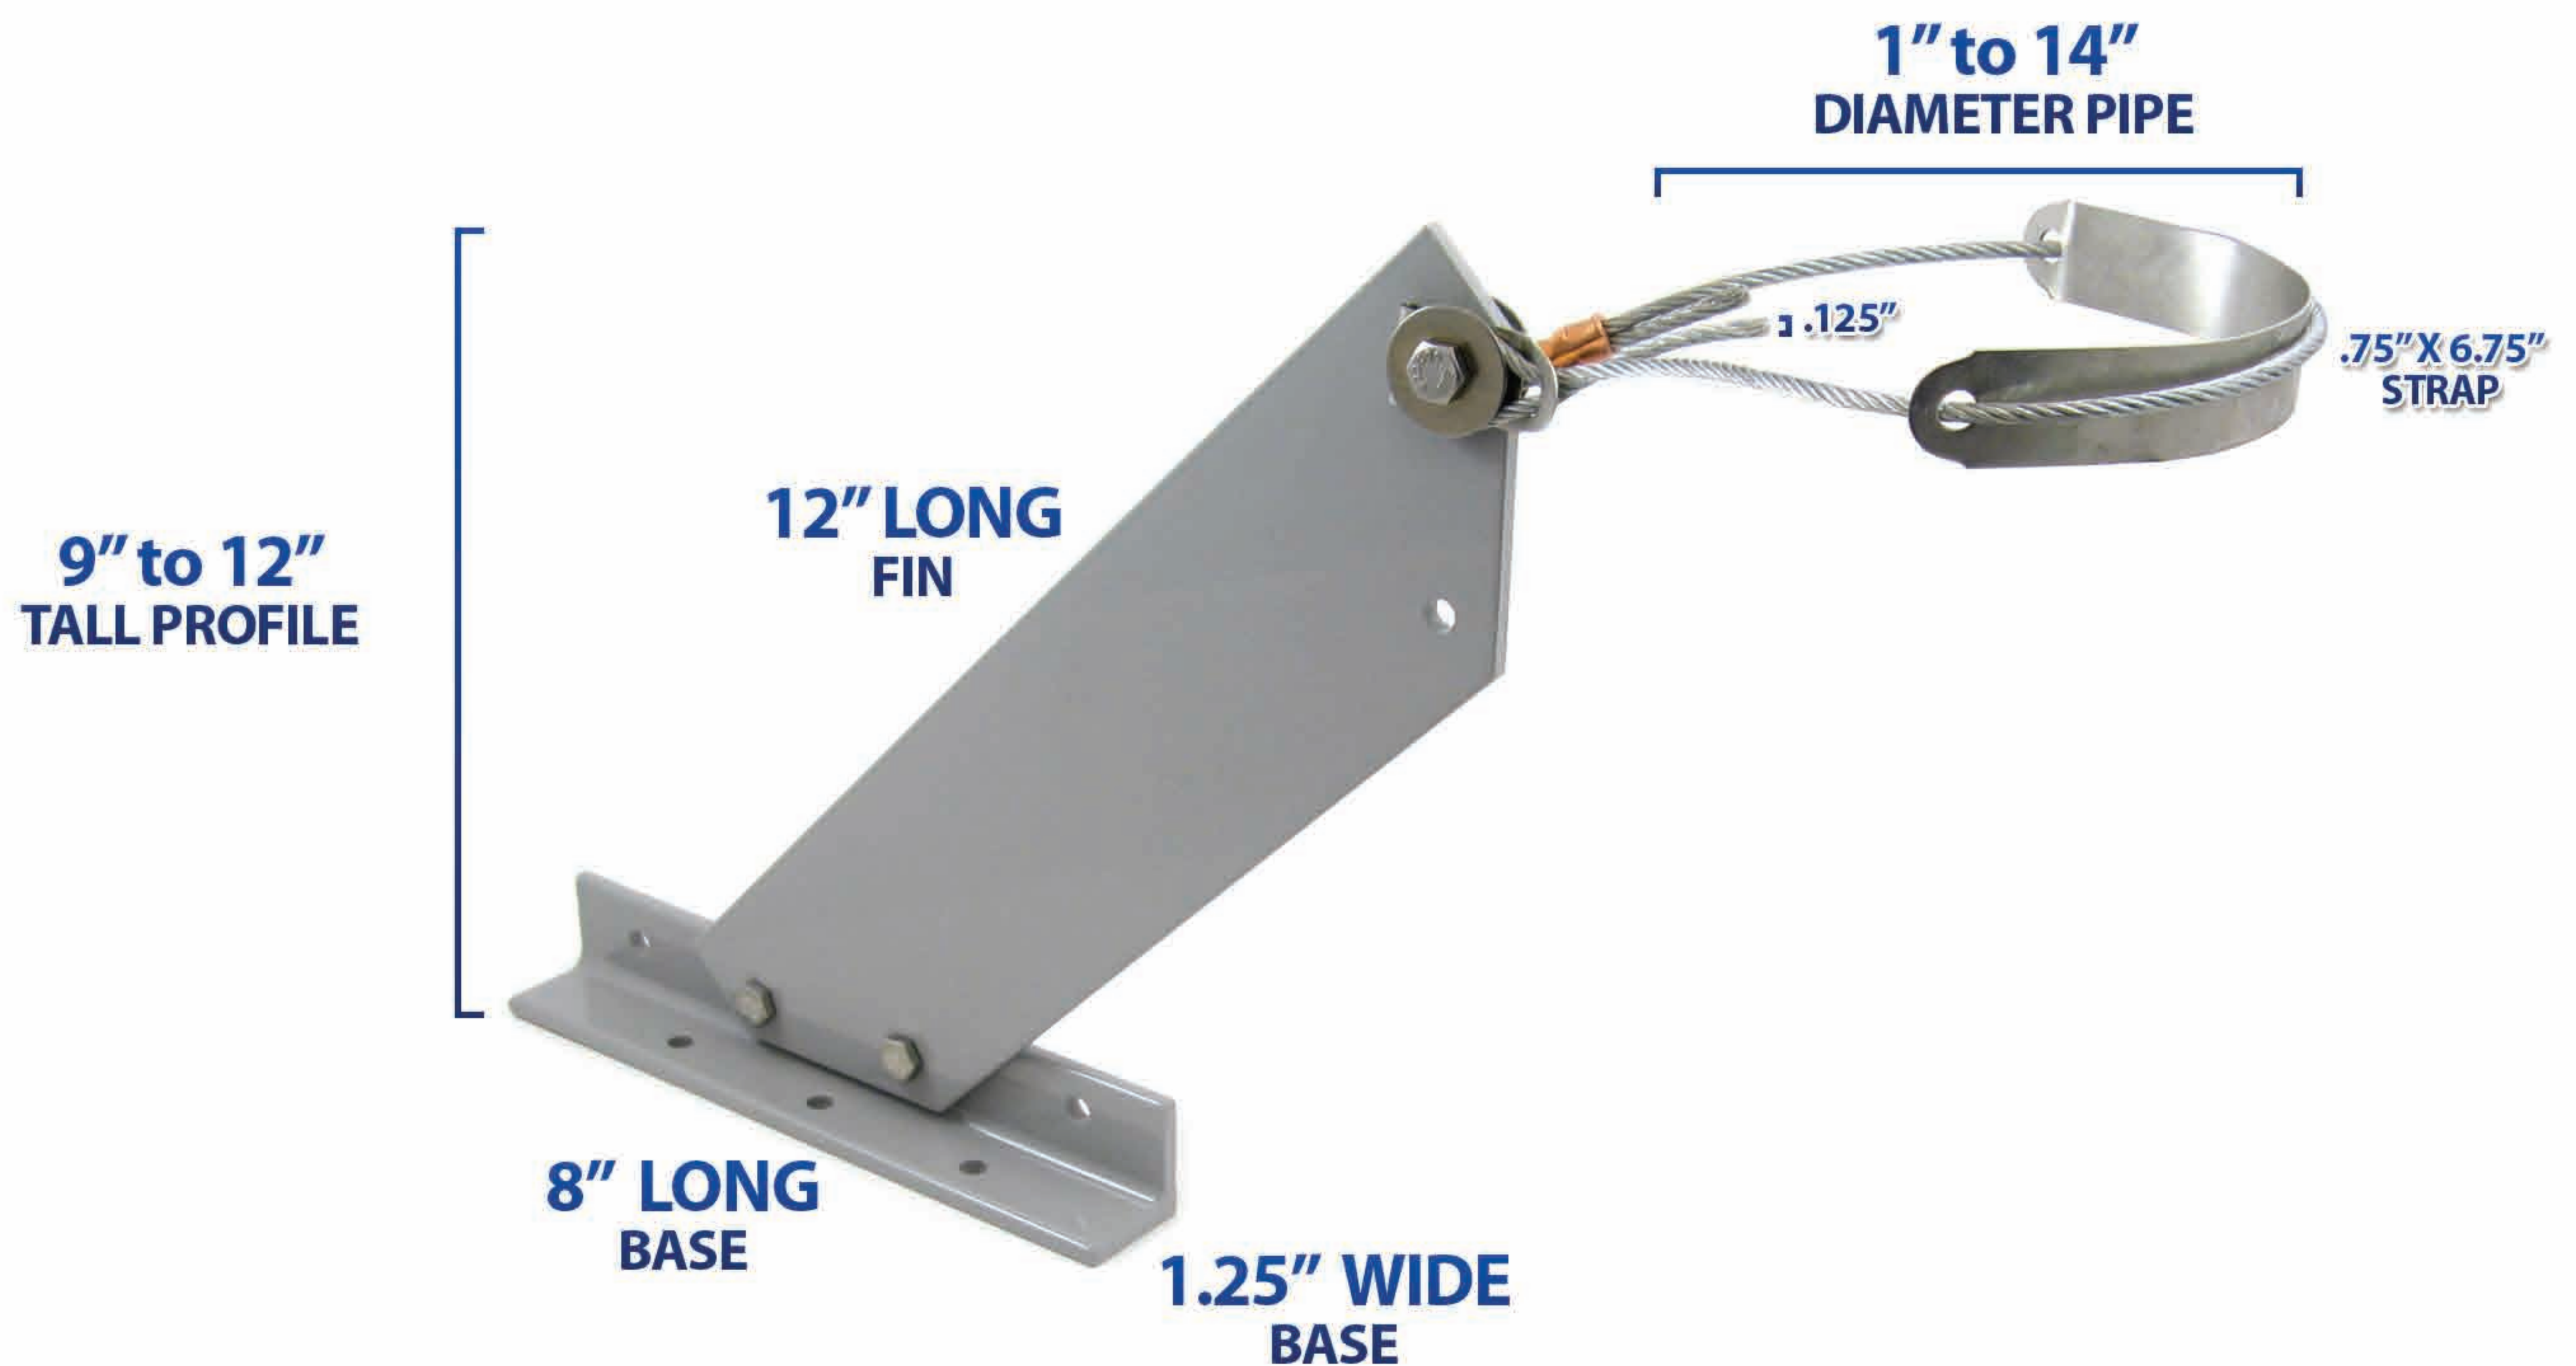

VentSaver P-383

Vent Pipe Protection. Cricket Eliminator.

1 (800) 766-5291
(717) 697-1900
www.SNOJAX.com

The larger of two models, recommended for heavy snow areas. This product adds support and strength to your vent pipes, chimneys or masts while the innovative fin design cuts through and assists in the shedding of snow and ice from your roof. Installation is quick and easy. The VentSaver P-383 series is made from non-corrosive powder-coated aluminum and stainless steel aircraft cable. Includes stainless steel nuts, bolts and heavy duty 1 1/2" lag screws. The P-383 series will fit any roof pitch and pipe sizes from 1" to 14" in diameter and provides a 9"-12" standing profile to protect taller pipes.

Not to be installed on roofs subjected to the impact of snow and ice dropping from unprotected upper roof areas.