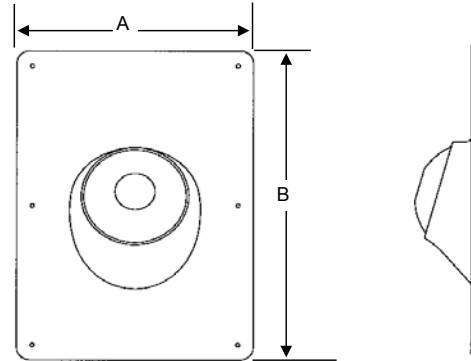

FLASHINGS

SPECIFICATION

Furnish and install POLY® III, IV & V, Galvanized, Aluminum or Flex-All™ Rubber Flashing to eliminate leaks and resist extreme weather conditions from LSP.

DESIGN FEATURES

- Eliminates leaks by incorporating a rush and seal in the flashing cone, which compresses around the pipe, making it water tight
- Resistant to ultraviolet rays, moisture, salt air corrosion and extreme weather conditions
- Self-sealing design allows for pipe expansion and contraction
- Use with ABS, PVC, galvanized and cast iron DWV pipe
- Flexible so that it conforms to roof shakes, shingles and flat tile (universal)
- Bases on the galvanized and aluminum flashings are constructed of .025 inch thick material

COMPLIANCE/LISTINGS

- IAPMO 0956; IAPMO PS 64-2012ae1/UPC/IPC

PART NUMBER	A	B
P-6150	9-1/8"	12-7/8"
P-6200	9-1/8"	12-7/8"
P-6300	11-7/8"	15-7/8"
P-6400	11-7/8"	15-7/8"
P-7123	11-7/8"	15-7/8"
P-4150	8-7/8"	13"
P-4200	8-7/8"	13"
P-4300	11-5/8"	16-1/8"
P-4400	11-5/8"	16-1/8"
P-4030	10-3/4"	14-1/2"
P-4031	10-3/4"	14-1/2"
P-4032	10-3/4"	14-1/2"
P-4033	12"	16"
P-4042	10-3/4"	14-1/2"
P-4043	10-3/4"	14-1/2"
P-4044	10-3/4"	14-1/2"
P-4045	12"	16"
P-5150	8-7/8"	11-1/4"
P-5200	8-7/8"	11-1/4"
P-5300	9-7/8"	13-1/4"
P-5400	11-3/8"	14-1/8"
P-8123	10-3/4"	14-1/2"
P-8034	11-3/4"	15-3/4"
P-9123	10-3/4"	14-1/2"
P-9034	11-3/4"	15-3/4"