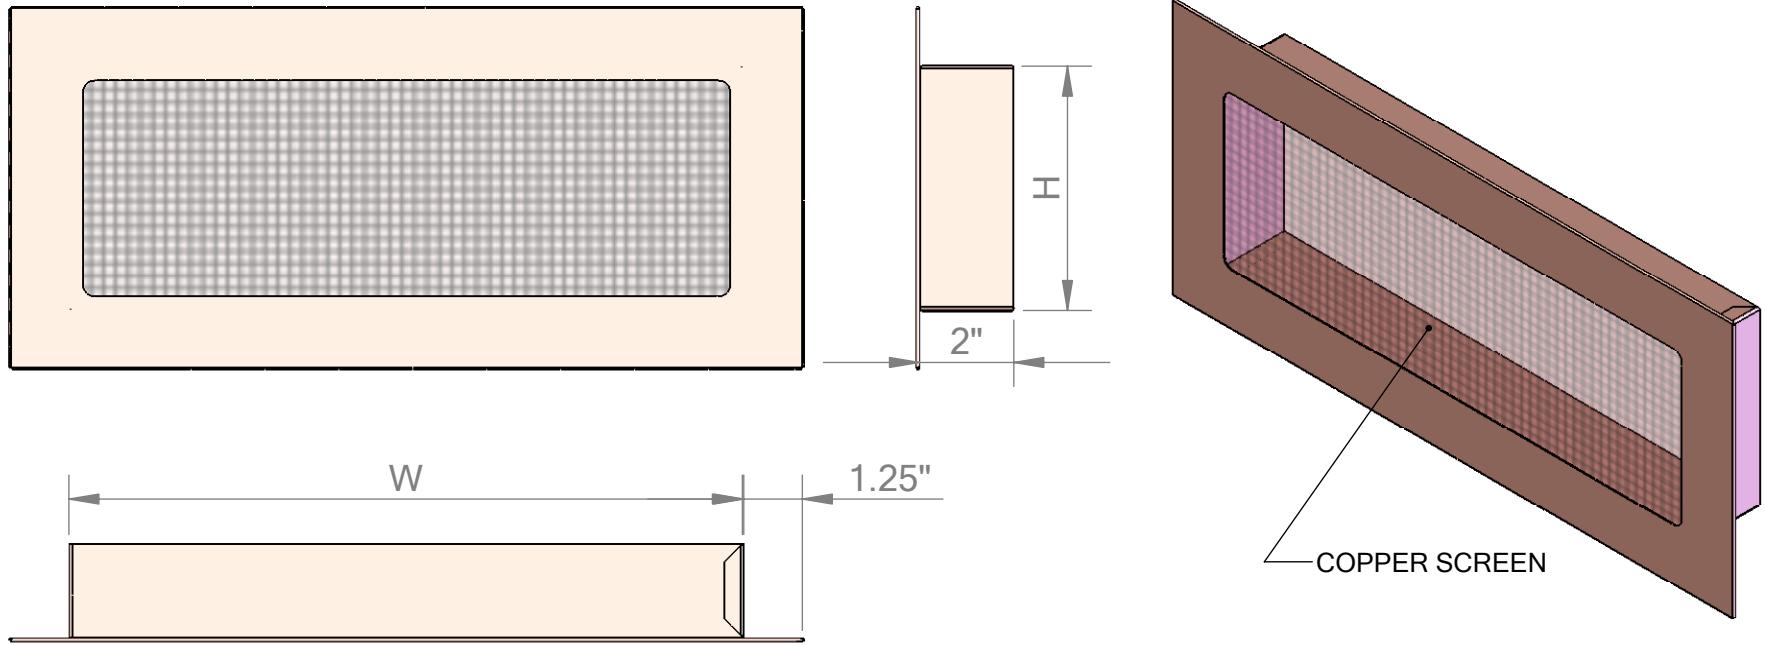

# FOUNDATION VENT FLUSH MOUNT

MATERIAL	16 oz. copper
----------	---------------

PART #	W x H	FREE AREA
FDV 514-F	14" x 5"	60 in <sup>2</sup>
FDV 816-F	16" x 8"	110 in <sup>2</sup>