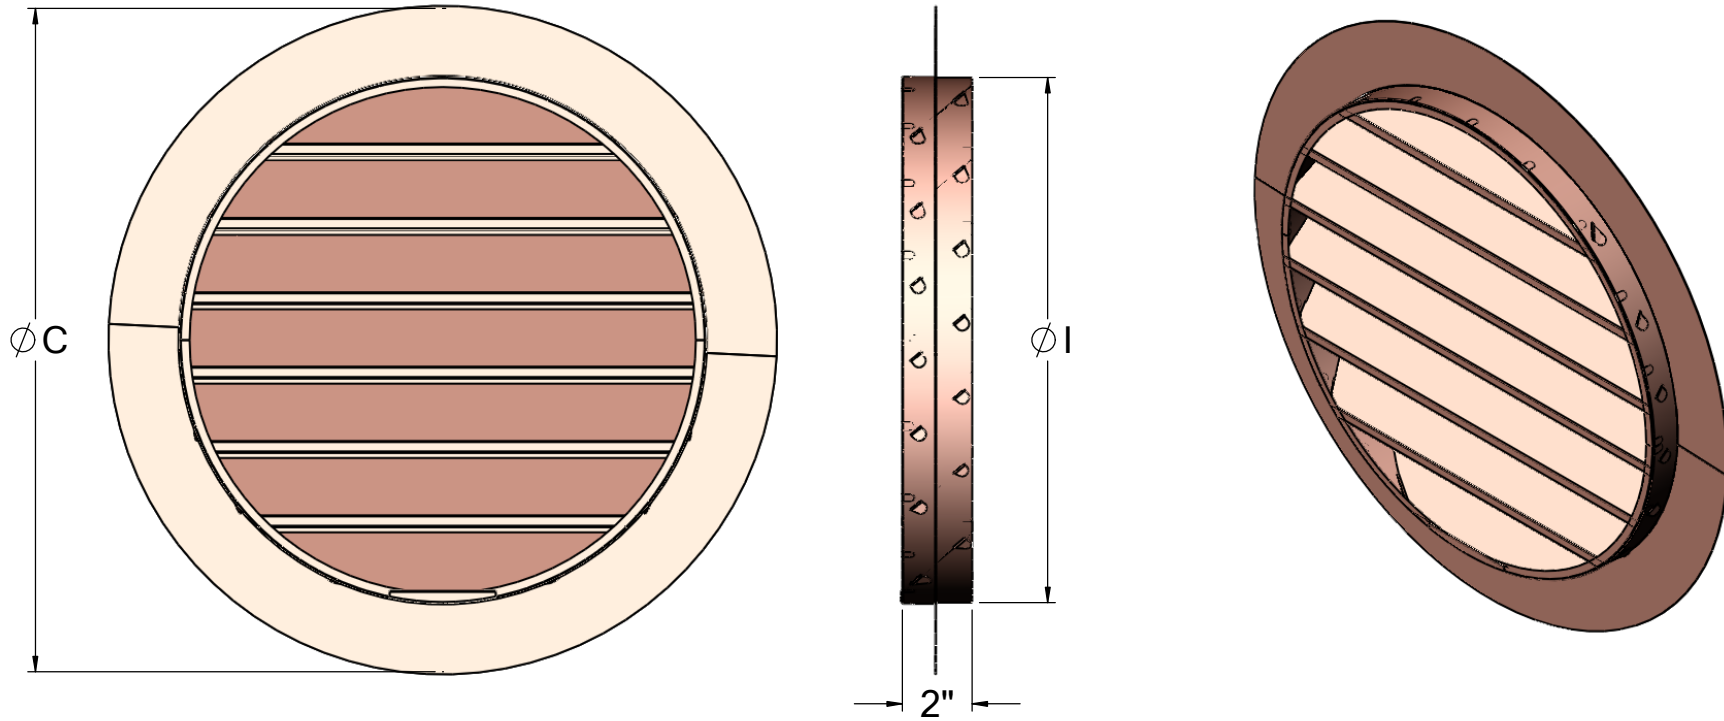

CIRCULAR LOUVER VENT

STUCCO MOUNT

MATERIAL	16 oz copper or stainless steel
-----------------	---------------------------------

THUNDERBIRD PRODUCTS
 1148 North Marshall Ave.
 El Cajon, CA 92020
 Tel: (800) 658-2473
 Fax: (619) 448-9072

PART #	ϕI	ϕC	# OF LOUVERS	NET FREE AREA (APPROX.)
RLV-12S	12"	16"	6	28 in ²
RLV-18S	18"	22"	9	66 in ²
RLV-24S	24"	28"	12	122 in ²