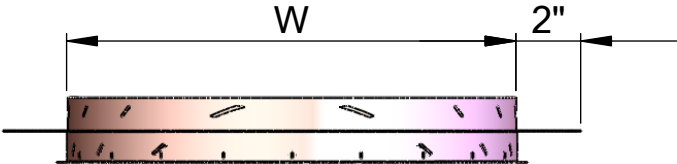

# TOMBSTONE LOUVER VENT STUCCO MOUNT

MATERIAL	16 oz. copper or stainless steel
----------	----------------------------------

PART #	W x H	FREE AREA
TSLV1418-S	14" x 18"	87.9 in <sup>2</sup>