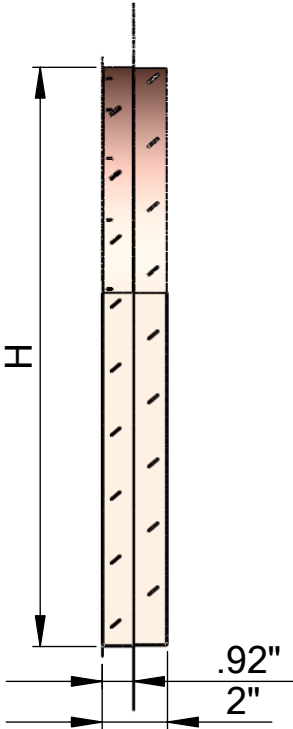

# TOMBSTONE LOUVER VENT STUCCO MOUNT

MATERIAL	16 oz. copper or stainless steel
----------	----------------------------------

PART #	W x H	FREE AREA
TSLV1418-S	14" x 18"	87.9 in <sup>2</sup>