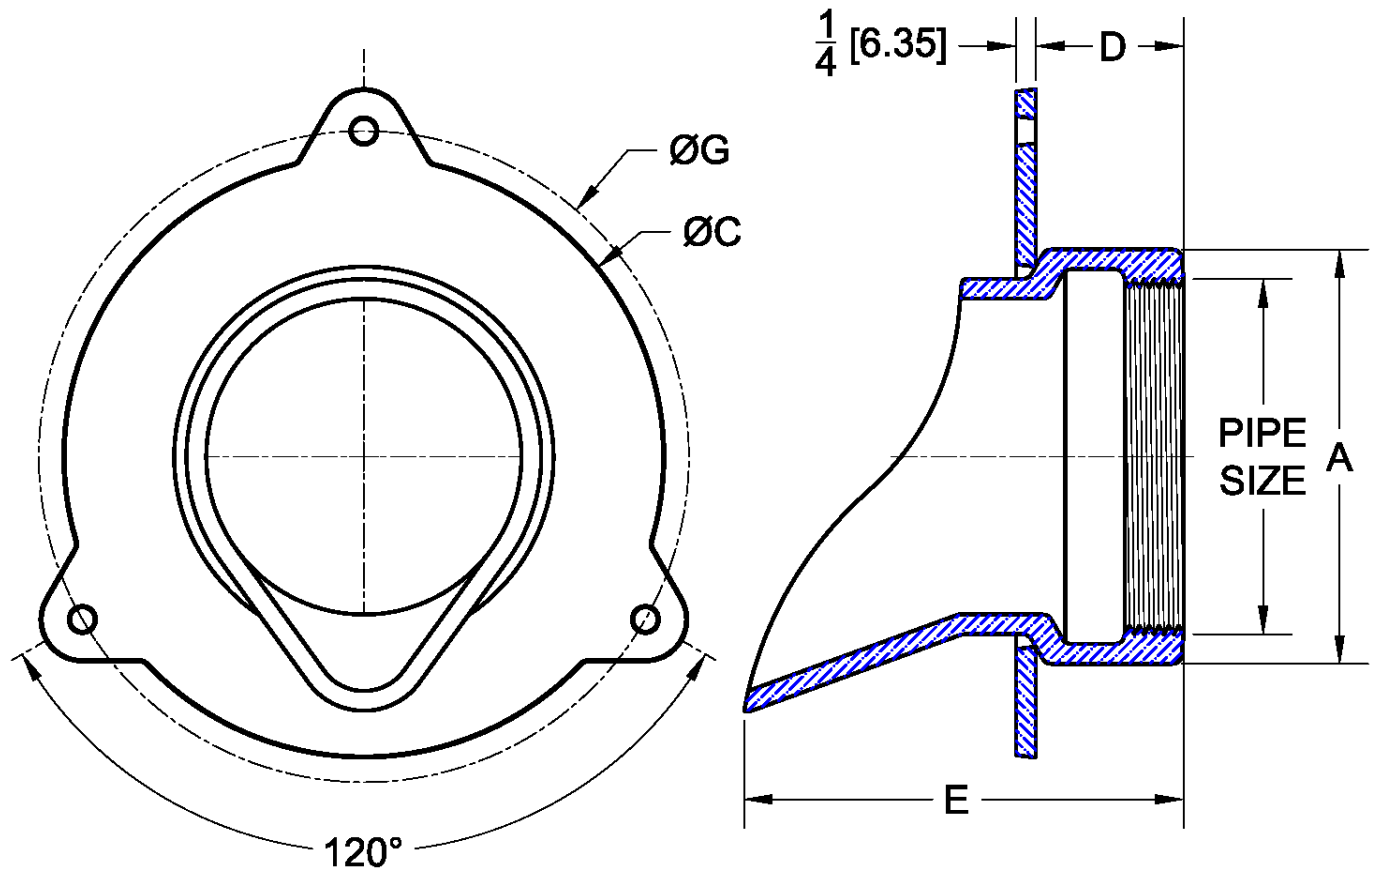

## 3940-IPS Downspout Nozzle

Regularly Furnished: Cast downspout nozzle with securing flange and threaded side inlet.

✓	Pipe Size	Dimensions (in/mm)				
		A	C	D	E	G
	2" (50)	5-1/4 (133)	7-5/8 (194)	1-7/8 (48)	5-5/8 (143)	8-1/4 (210)
	3" (75)	5-1/4 (133)	7-5/8 (194)	1-7/8 (48)	5-5/8 (143)	8-1/4 (210)
	4" (100)	5-1/4 (133)	7-5/8 (194)	1-7/8 (48)	5-5/8 (143)	8-1/4 (210)
	5" (125)	5-7/8 (149)	7-3/4 (197)	1 (25)	5-7/8 (149)	8-1/2 (216)
	6" (150)	7 (179)	8-3/4 (222)	1 (25)	5-3/4 (146)	9-1/2 (241)
	8" (200)	9-5/16 (237)	10-7/8 (276)	1-1/8 (29)	5-3/4 (146)	11-5/8 (295)
	10" (250)	11-7/8 (302)	12-7/8 (327)	1-3/4 (44)	6-1/8 (156)	14 (356)

Top Material		
✓	Suffix	Description
	-1	Satin Finish Nickel Bronze
	-2	Satin Finish Bronze
	-3	Rough Bronze
	-102	Polished Chrome Plated Bronze

Options		
✓	Suffix	Description
	-166	Stainless Steel Bird / Rodent Screen
Outlet Variations		
	Threaded	2IPS, 3IPS, 4IPS, 5IPS, 6IPS, 8IPS, 10IPS