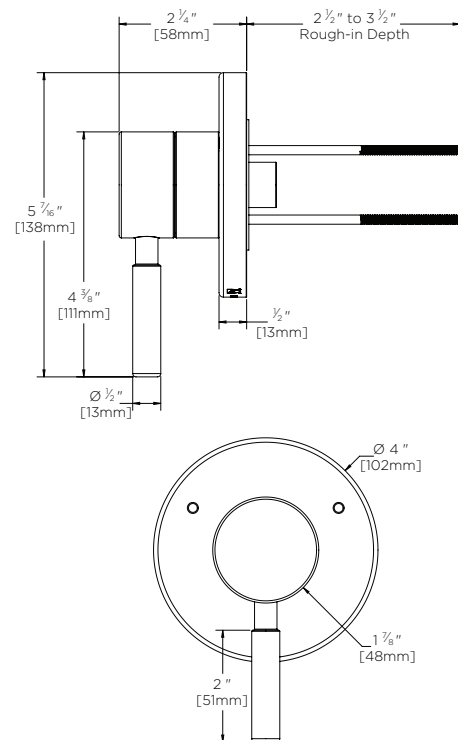

Neo™ Transfer Valve Trim

FEATURES:

- Transfers between 2 functions
- 120° handle rotation
- Metal lever handle
- Metal trim plate
- Includes mounting plate and hardware

VALVE OPTIONS:

- CPV-TV: Two-Way Transfer Valve

All dimensions are in inches (millimeters) unless otherwise specified and are subject to change without notice.

Architect/Engineer Approval Space:

P: 800-537-2107
 F: 800-977-2747
 W: WWW.SPEAKMAN.COM
 R: 05-AUGUST 2021