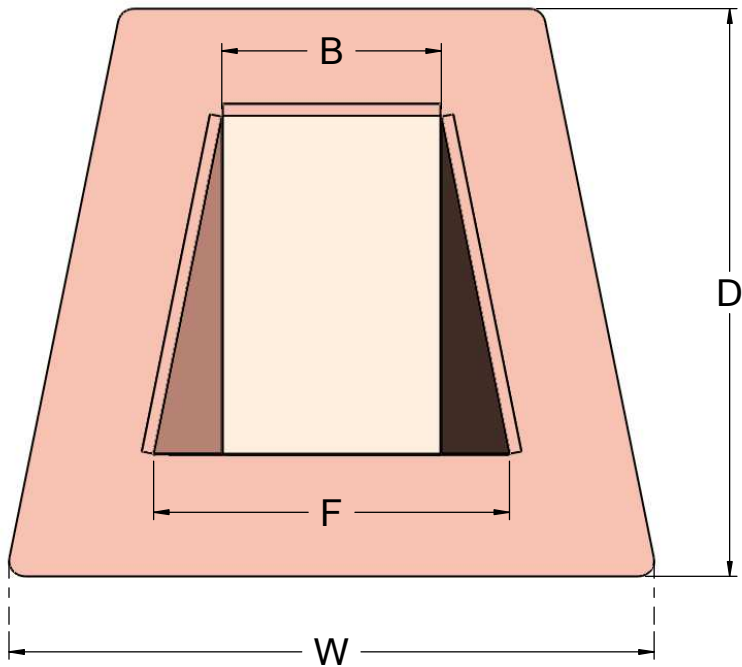

ROOFTOP EXHAUST VENT

WITH 4", 6", or 8" CONNECTION

MATERIAL 16 oz copper

PART #	Ø	FLASHING W x D	F	B	H	T
RM-EV4	4"	21" x 19"	11"	7"	3"	10.5"
RM-EV6	6"	25" x 23.5"	16"	10"	4"	15"
RM-EV8	8"	29.5" x 27"	20.5"	13"	5"	18"