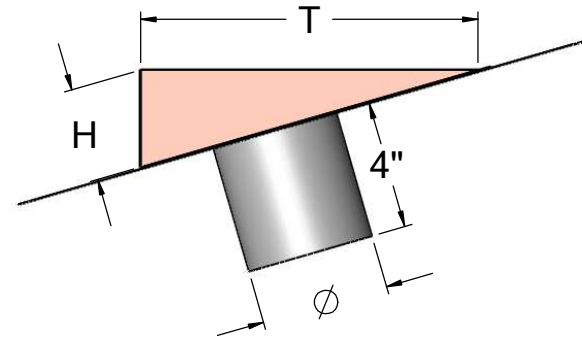

ROOFTOP EXHAUST VENT

WITH 4", 6", or 8" CONNECTION

MATERIAL 16 oz copper

PART #	Ø	FLASHING W x D	F	B	H	T
RM-EV4	4"	21" x 19"	11"	7"	3"	10.5"
RM-EV6	6"	25" x 23.5"	16"	10"	4"	15"
RM-EV8	8"	29.5" x 27"	20.5"	13"	5"	18"