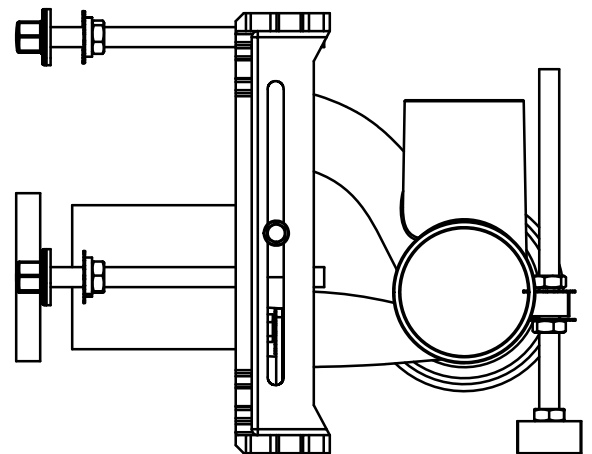

SPECIFICATION:

JOSAM 12600-HS-SD SERIES COATED CAST IRON SINGLE HORIZONTAL 4" HUB AND SPIGOT OFFSET FITTING WITH 2" NO-HUB VENT AND ADJUSTABLE CARRIER BODY, INVERTIBLE FOR SIPHON JET OR BLOWOUT CLOSETS, WITH ABS EXTENSION WITH INTEGRAL TEST CAP, PYLON FEET, ANCHOR FOOT, PLATED HARDWARE AND NEOPRENE FIXTURE GASKET.

CLOSET CARRIER

(LEFT HAND SHOWN)

SERIES **12600-HS-SD**

REFER TO 12600-SD SUBMITTALS FOR MORE DIMENSIONS

WARNING: Cancer and Reproductive Harm - www.P65Warnings.ca.gov

DATE OF LAST CHANGE: 5/29/18

DIMENSIONS ARE SUBJECT TO MANUFACTURERS TOLERANCES AND CHANGE WITHOUT NOTICE. WE CAN ASSUME NO RESPONSIBILITY FOR USE OF SUPERSEDED OR VOID DATA.