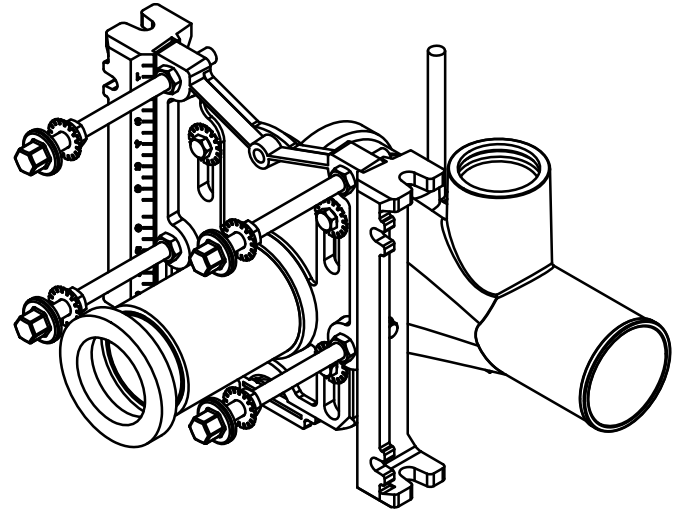

SPECIFICATION:

JOSAM 12600-HS-SD SERIES COATED CAST IRON SINGLE HORIZONTAL 4" HUB AND SPIGOT OFFSET FITTING WITH 2" NO-HUB VENT AND ADJUSTABLE CARRIER BODY, INVERTIBLE FOR SIPHON JET OR BLOWOUT CLOSETS, WITH ABS EXTENSION WITH INTEGRAL TEST CAP, PYLON FEET, ANCHOR FOOT, PLATED HARDWARE AND NEOPRENE FIXTURE GASKET.

CLOSET CARRIER

(LEFT HAND SHOWN)

SERIES **12600-HS-SD**

REFER TO 12600-SD SUBMITTALS FOR MORE DIMENSIONS

WARNING: Cancer and Reproductive Harm - www.P65Warnings.ca.gov

DATE OF LAST CHANGE: 5/29/18

DIMENSIONS ARE SUBJECT TO MANUFACTURERS TOLERANCES AND CHANGE WITHOUT NOTICE. WE CAN ASSUME NO RESPONSIBILITY FOR USE OF SUPERSEDED OR VOID DATA.