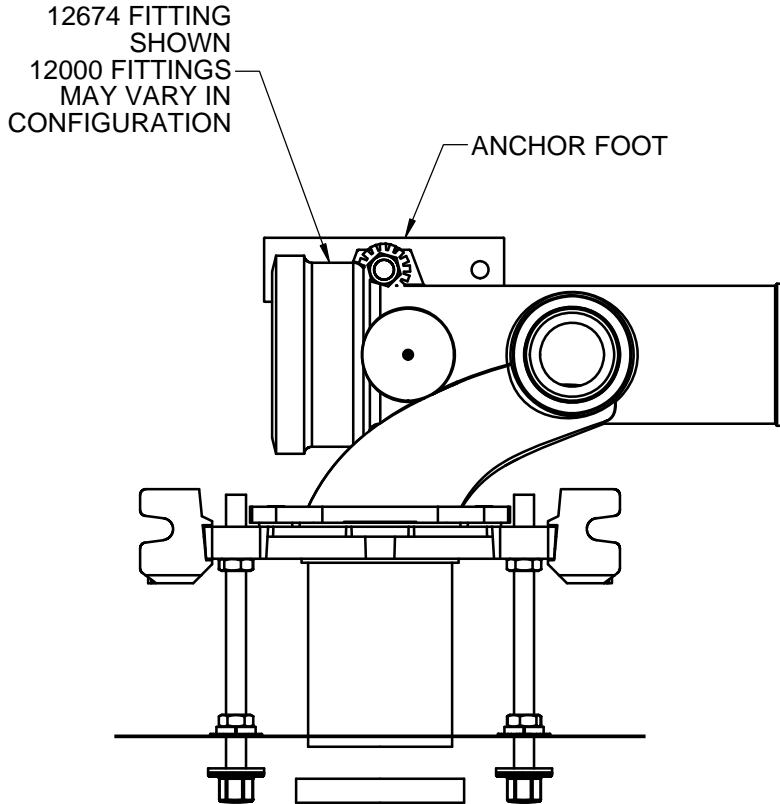

SPECIFICATION:

JOSAM 12600-HS-SD SERIES COATED CAST IRON SINGLE HORIZONTAL 4" HUB AND SPIGOT OFFSET FITTING WITH 2" NO-HUB VENT AND ADJUSTABLE CARRIER BODY, INVERTIBLE FOR SIPHON JET OR BLOWOUT CLOSETS, WITH ABS EXTENSION WITH INTEGRAL TEST CAP, PYLON FEET, ANCHOR FOOT, PLATED HARDWARE AND NEOPRENE FIXTURE GASKET.

CLOSET CARRIER

(LEFT HAND SHOWN)

SERIES **12600-HS-SD**

REFER TO 12600-SD SUBMITTALS FOR MORE DIMENSIONS

WARNING: Cancer and Reproductive Harm - www.P65Warnings.ca.gov

DATE OF LAST CHANGE: 5/29/18

DIMENSIONS ARE SUBJECT TO MANUFACTURERS TOLERANCES AND CHANGE WITHOUT NOTICE. WE CAN ASSUME NO RESPONSIBILITY FOR USE OF SUPERSEDED OR VOID DATA.