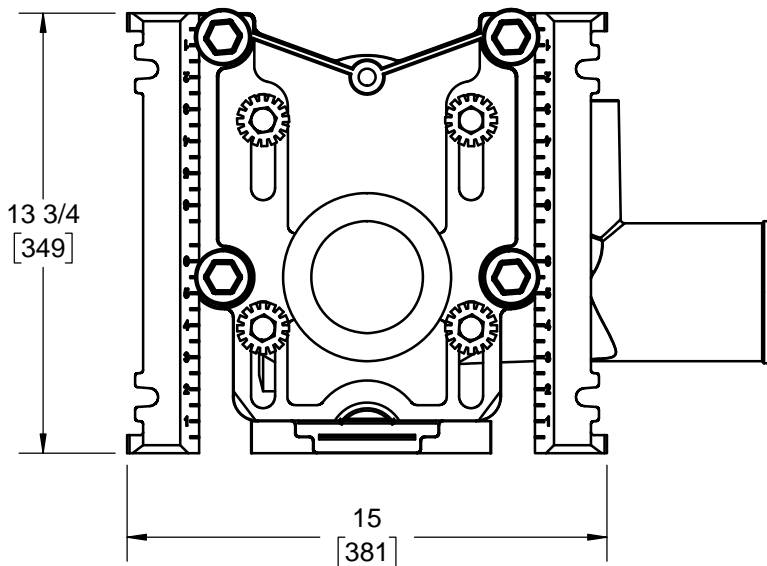

SPECIFICATION:

JOSAM 12600-HS-SD SERIES COATED CAST IRON SINGLE HORIZONTAL 4" HUB AND SPIGOT OFFSET FITTING WITH 2" NO-HUB VENT AND ADJUSTABLE CARRIER BODY, INVERTIBLE FOR SIPHON JET OR BLOWOUT CLOSETS, WITH ABS EXTENSION WITH INTEGRAL TEST CAP, PYLON FEET, ANCHOR FOOT, PLATED HARDWARE AND NEOPRENE FIXTURE GASKET.

CLOSET CARRIER

(LEFT HAND SHOWN)

SERIES **12600-HS-SD**

REFER TO 12600-SD SUBMITTALS FOR MORE DIMENSIONS

WARNING: Cancer and Reproductive Harm - www.P65Warnings.ca.gov

DATE OF LAST CHANGE: 5/29/18

DIMENSIONS ARE SUBJECT TO MANUFACTURERS TOLERANCES AND CHANGE WITHOUT NOTICE. WE CAN ASSUME NO RESPONSIBILITY FOR USE OF SUPERSEDED OR VOID DATA.