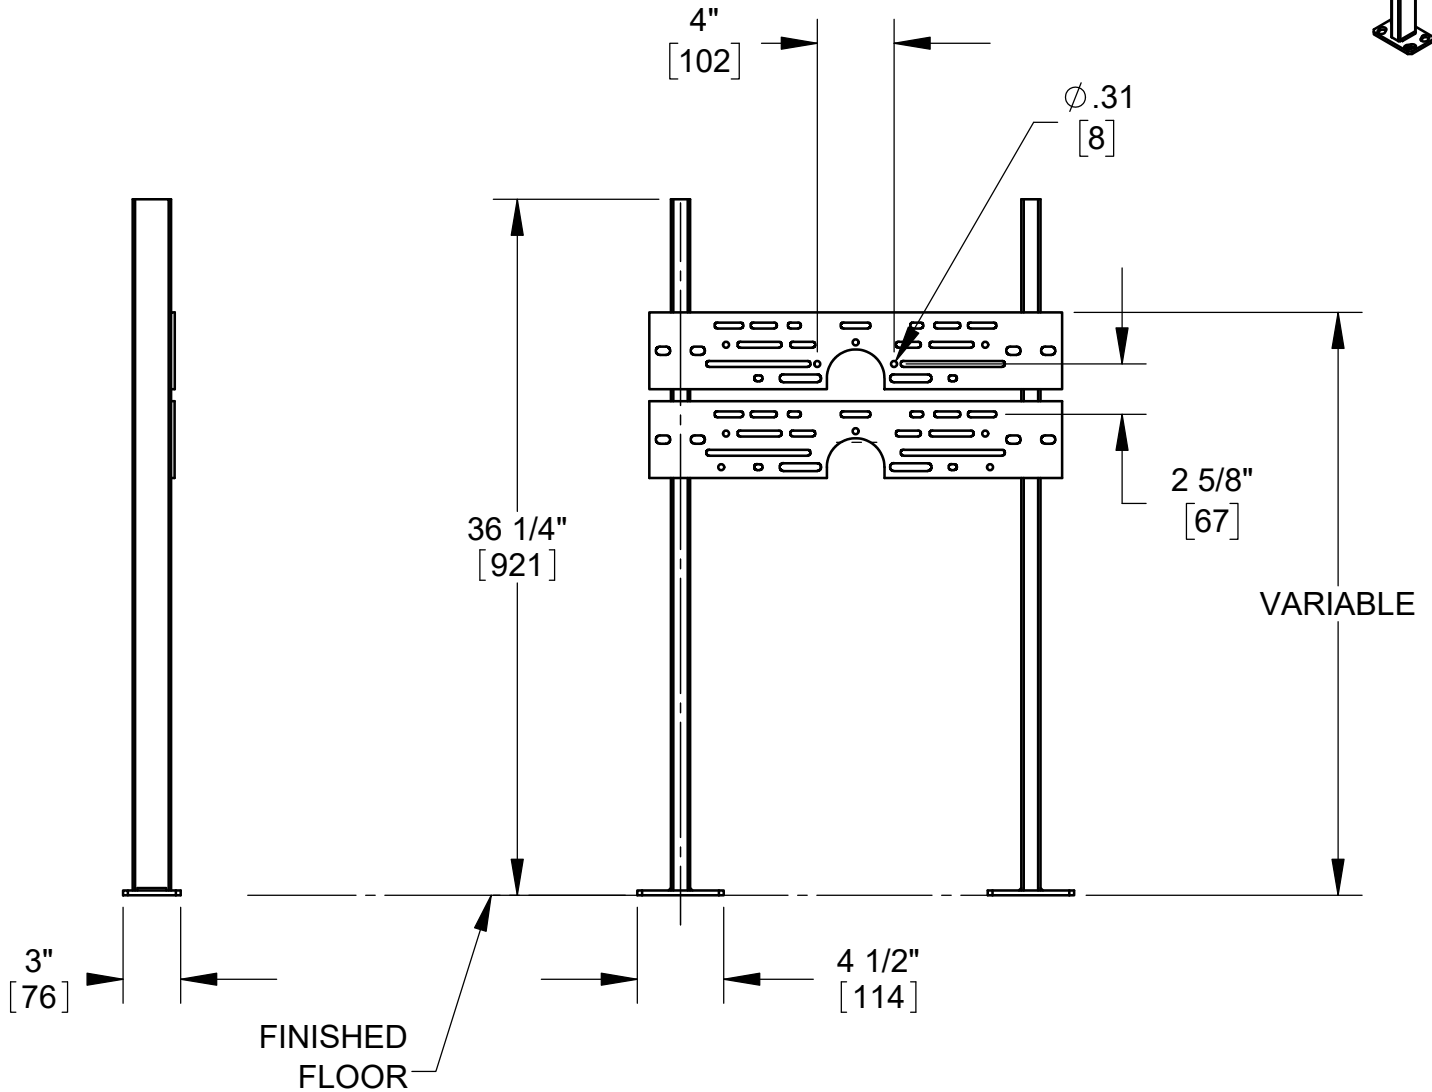

**SPECIFICATION:**

JOSAM 17560 SERIES FLOOR MOUNTED SINGLE SINK CARRIER WITH BEARING PLATES, ADJUSTABLE SUPPORTING RODS, STRUCTURAL UPRIGHTS AND WELDED FEET.

**LAV CARRIER**

**FLOOR-MOUNT BEARING PLATE**

SERIES **17560-M1523**

**NOTES:**

- 1. HARDWARE SUPPLIED NOT SHOWN.
- 2. FOR BELVEDERE 3100, 3800, AND 8400 SHAMPOO BOWLS.
- 3. RECOMMEND FEET TO BE SECURED TO FLOOR WITH 1/2" BOLTS AND ANCHORS BY OTHERS.

WARNING: Cancer and Reproductive Harm - www.P65Warnings.ca.gov

DATE OF LAST CHANGE: 06/05/18

DIMENSIONS ARE SUBJECT TO MANUFACTURERS TOLERANCES AND CHANGE WITHOUT NOTICE. WE CAN ASSUME NO RESPONSIBILITY FOR USE OF SUPERSEDED OR VOID DATA.