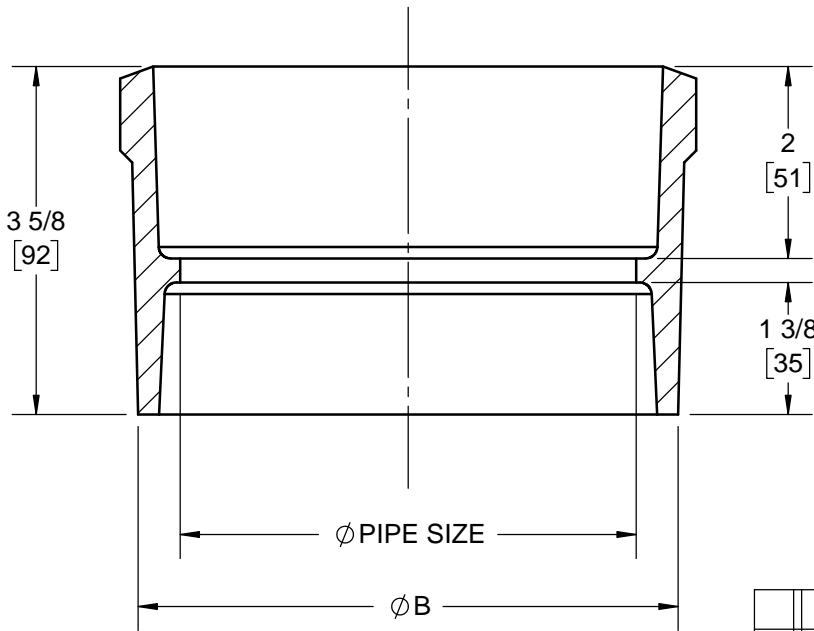

**SPECIFICATION:**

JOSAM 26450 SERIES COATED CAST IRON STACK SLEEVE WITH COUNTER FLASHING AND CAULKING RECESSES.

**ROOF DRAIN  
VENT STACK FLASHING FITTING**

SERIES **26450**

	<u>TYPE NO.</u>	<u>PIPE SIZE</u>	<u>B</u>
	26451-1/2	1-1/2"	3
	26452	2"	3-1/2
	26453	3"	5-3/4
	26454	4"	5-5/8
	26455	5"	6-3/4
	26456	6"	7-3/4

-20 GALVANIZED CAST IRON PARTS

WARNING: Cancer and Reproductive Harm - www.P65Warnings.ca.gov

DATE OF LAST CHANGE: 6/29/18

DIMENSIONS ARE SUBJECT TO MANUFACTURERS TOLERANCES AND CHANGE WITHOUT NOTICE. WE CAN ASSUME NO RESPONSIBILITY FOR USE OF SUPERSEDED OR VOID DATA.