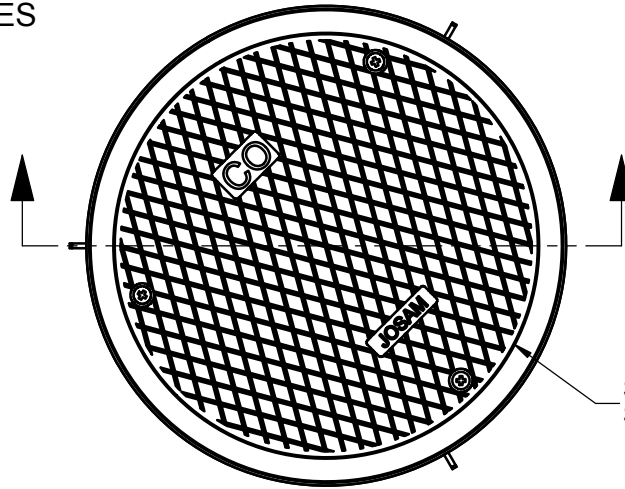

**SPECIFICATION:**

JOSAM 57008-Z-CI SERIES COATED CAST IRON LEVELEZE® KLEENATRON® FLOOR CLEANOUT, INTERNAL GASKETED ABS CLEANOUT PLUG, NO-HUB CONNECTION AND ADJUSTABLE ABS HOUSING WITH SPECIAL-DUTY SCORIATED SECURED ROUND CAST IRON TOP.

**CLEANOUT  
LEVELEZE® KLEENATRON®**

SERIES **57008-Z-CI**

FORMERLY 56070 SERIES

SECURED RIM AND SCORIATED COVER

1-3/4 MIN  
3-1/4 MAX

Ø9-3/4

5  
[127]

THUMBSCREWS (3)

NO-HUB CONNECTION

6" GASKETED ABS CLEANOUT PLUG

Ø8

[203.20]

Δ	-1	SATIN FINISH NIKALOY TOP
Δ	-1-SD	SPECIAL-DUTY SATIN FINISH NIKALOY TOP
Δ	-1-SQ	SQUARE TOP, SATIN FINISH NIKALOY
Δ	-1-12	COVER RECESSED FOR TILE, SATIN FINISH NIKALOY
	-2	SATIN FINISH BRONZE TOP
	-2-SD	SPECIAL-DUTY SATIN FINISH BRONZE TOP
	-2-SQ	SQUARE TOP, SATIN FINISH BRONZE
	-2-12	COVER RECESSED FOR TILE, SATIN FINISH BRONZE
	-14	CARPET CLEANOUT MARKER
	-VP	SECURED COVER, VANDAL-PROOF SCREWS
	-22	TAPER THREAD BRONZE PLUG
	-31	GALVANIZED CAST IRON PARTS
	-WF	WIDE FLANGE (N/A ON CI)
	-CFC	CARPET CLEANOUT FLANGE COVER
X	-CI	CAST IRON TOP
	-DBC	DEBRIS COVER