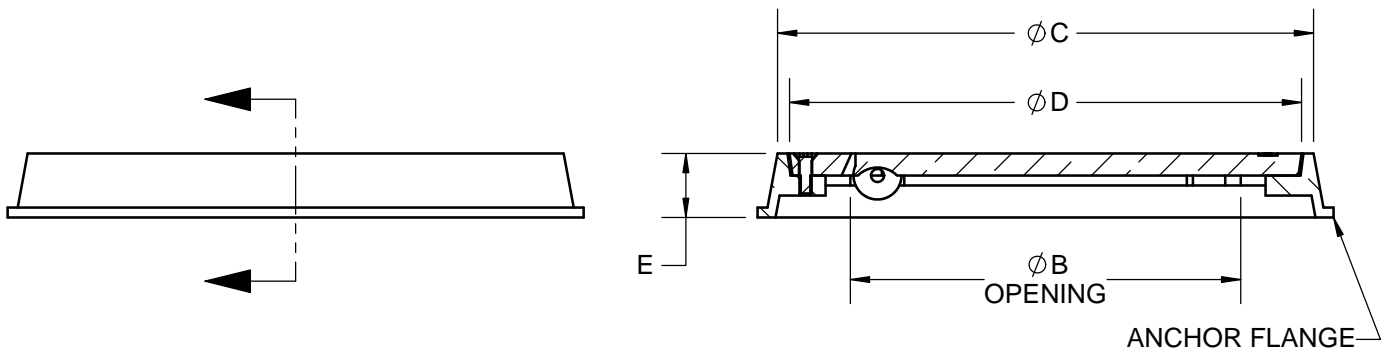

SPECIFICATION:

JOSAM 58620 SERIES ROUND CAST NIKALOY ACCESS FRAME AND ANCHOR FLANGE AND SATIN SMOOTH HINGED COVER.

**CLEANOUT
WALL OF FLOOR ACCESS
COVER**

SERIES **58620**

	PIPE SIZE	B	C	D	E
	2", 3" & 4"	5-3/8	6-5/8	6-1/4	3/4
	5" & 6"	6-7/8	8-3/8	8	1

-VP	SECURED COVER, VANDAL-PROOF SCREWS
-2	SATIN FINISH BRONZE
-10	SCORIATED COVER
-14	CARPET CLEANOUT MARKER
-20*	RAISED HEAD BRONZE PLUG
-31*	GALVANIZED CAST IRON PARTS
-CO2	NO-HUB CLEANOUT, 2"
-CO3	NO HUB CLEANOUT, 3"
-CO4	NO-HUB CLEANOUT, 4"
-CO6	NO-HUB CLEANOUT, 6"
-COT2	NO-HUB CLEANOUT TEE, 2"
-COT3	NO-HUB CLEANOUT TEE, 3"
-COT4	NO-HUB CLEANOUT TEE, 4"
-COT6	NO-HUB CLEANOUT TEE, 6"