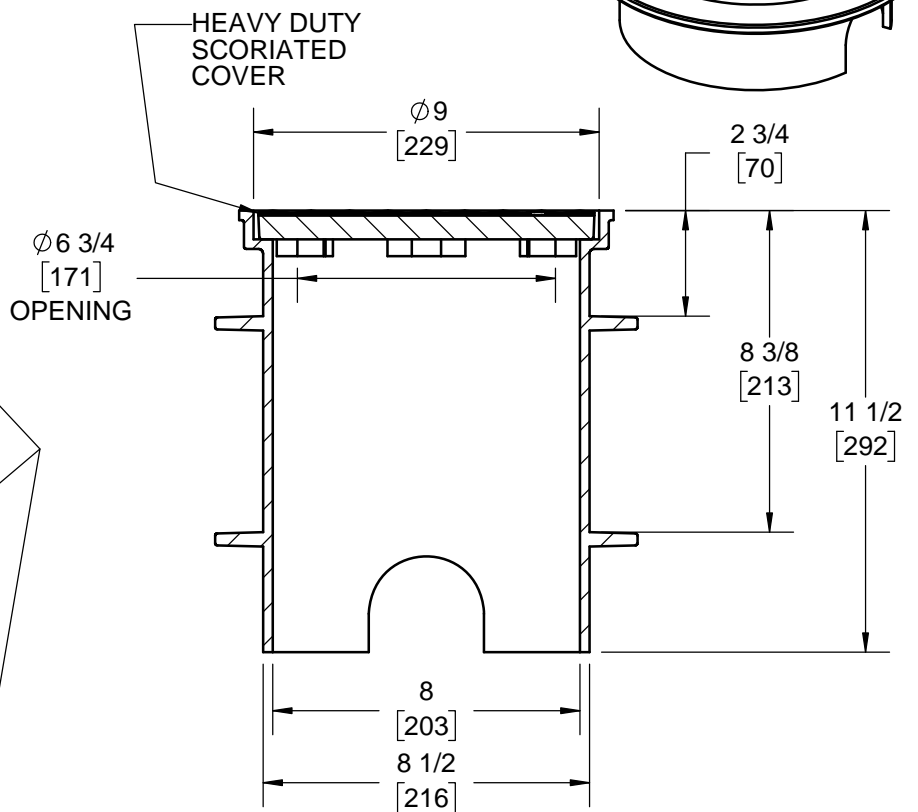

SPECIFICATION:

JOSAM 58680 SERIES ROUND COATED CAST IRON ACCESS FRAME WITH ANCHOR FLANGES AND HEAVY-DUTY SCORIATED SECURED COVER.

**CLEANOUT
ACCESS COVER**

SERIES **58680**

SPECIAL WORDING ON COVER
SAN OR STORM
(SPECIFY ON ORDER)

-VP	SECURED COVER, VANDAL-PROOF SCREWS
-1	NIKALOY COVER
-5	DUCTILE IRON COVER
-20	RAISED HEAD BRONZE PLUG
-26	GASKETED COVER
-31	GALVANIZED CAST IRON PARTS
-CO2	NO-HUB CLEANOUT, 2"
-CO3	NO-HUB CLEANOUT, 3"
-CO4	NO-HUB CLEANOUT, 4"
-CO6	NO-HUB CLEANOUT, 6"

WARNING: Cancer and Reproductive Harm - www.P65Warnings.ca.gov

DATE OF LAST CHANGE: 5/25/18

DIMENSIONS ARE SUBJECT TO MANUFACTURERS TOLERANCES AND CHANGE WITHOUT NOTICE. WE CAN ASSUME NO RESPONSIBILITY FOR USE OF SUPERSEDED OR VOID DATA.