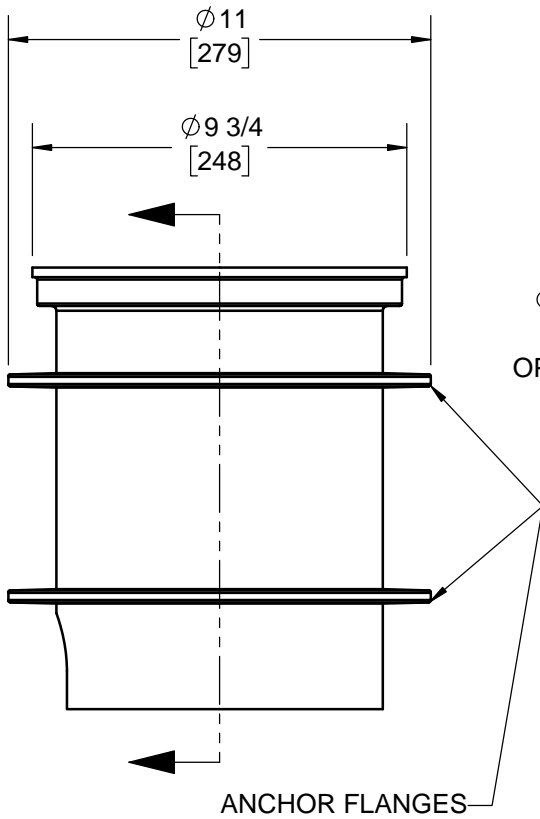

SPECIFICATION:

JOSAM 58680 SERIES ROUND COATED CAST IRON ACCESS FRAME WITH ANCHOR FLANGES AND HEAVY-DUTY SCORIATED SECURED COVER.

**CLEANOUT
ACCESS COVER**

SERIES **58680**

SPECIAL WORDING ON COVER
SAN OR STORM
(SPECIFY ON ORDER)

-VP	SECURED COVER, VANDAL-PROOF SCREWS
-1	NIKALOY COVER
-5	DUCTILE IRON COVER
-20	RAISED HEAD BRONZE PLUG
-26	GASKETED COVER
-31	GALVANIZED CAST IRON PARTS
-CO2	NO-HUB CLEANOUT, 2"
-CO3	NO-HUB CLEANOUT, 3"
-CO4	NO-HUB CLEANOUT, 4"
-CO6	NO-HUB CLEANOUT, 6"

WARNING: Cancer and Reproductive Harm - www.P65Warnings.ca.gov

DATE OF LAST CHANGE: 5/25/18

DIMENSIONS ARE SUBJECT TO MANUFACTURERS TOLERANCES AND CHANGE WITHOUT NOTICE. WE CAN ASSUME NO RESPONSIBILITY FOR USE OF SUPERSEDED OR VOID DATA.