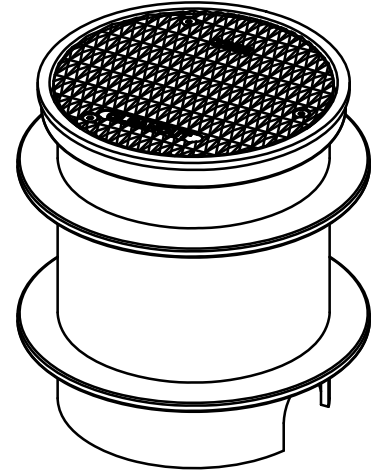

SPECIFICATION:

JOSAM 58680 SERIES ROUND COATED CAST IRON ACCESS FRAME WITH ANCHOR FLANGES AND HEAVY-DUTY SCORIATED SECURED COVER.

**CLEANOUT
ACCESS COVER**

SERIES **58680**

SPECIAL WORDING ON COVER
SAN OR STORM
(SPECIFY ON ORDER)

-VP	SECURED COVER, VANDAL-PROOF SCREWS
-1	NIKALOY COVER
-5	DUCTILE IRON COVER
-20	RAISED HEAD BRONZE PLUG
-26	GASKETED COVER
-31	GALVANIZED CAST IRON PARTS
-CO2	NO-HUB CLEANOUT, 2"
-CO3	NO-HUB CLEANOUT, 3"
-CO4	NO-HUB CLEANOUT, 4"
-CO6	NO-HUB CLEANOUT, 6"