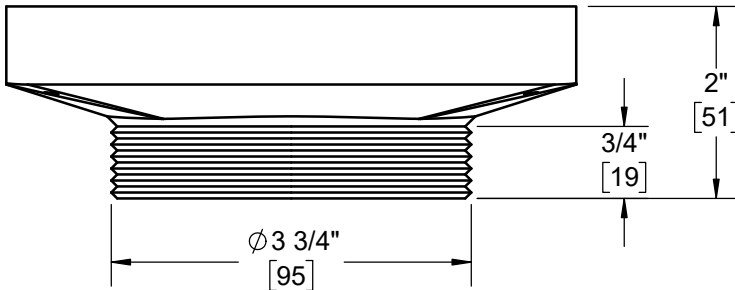

SPECIFICATION:

JOSAM SERIES 6T-SC SATIN NIKALOY SQUARE STRAINER WITH HINGED SOLID COVER FOR USE WITH 30000, 30500, 30600, AND 31300 SERIES DRAINS.

ADJUSTABLE SQUARE STRAINER WITH HINGED SOLID COVER

SERIES **6T-SC**

-80 SS BASKET
(PN: 005270)

-88 SUPPLEMENTAL STRAINER
(PN: 006815)

-80	STAINLESS STEEL BASKET
-88	SUPPLEMENTAL STRAINER - NIKALOY

WARNING: Cancer and Reproductive Harm - www.P65Warnings.ca.gov

DATE OF LAST CHANGE: 07/23/18