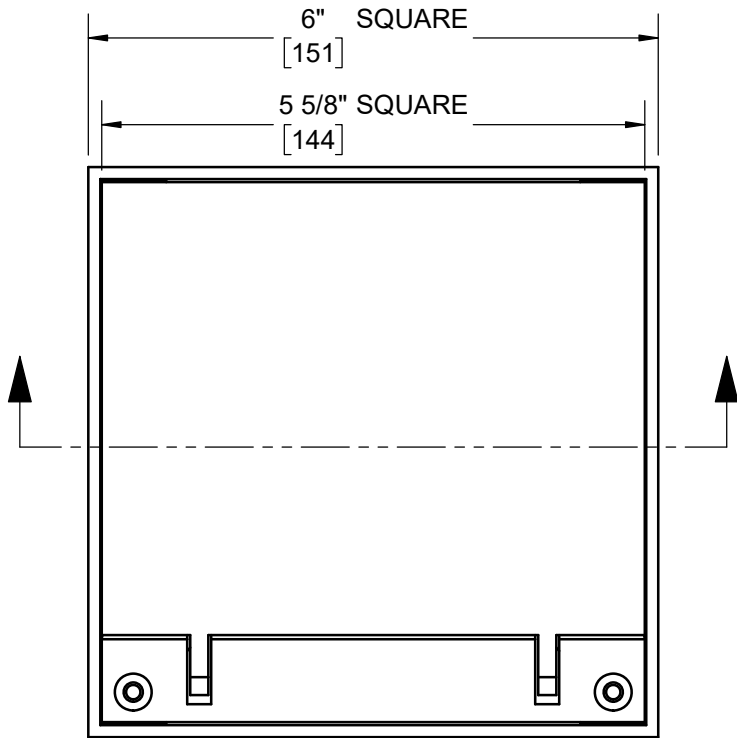

SPECIFICATION:

JOSAM SERIES 6T-SC SATIN NIKALOY SQUARE STRAINER WITH HINGED SOLID COVER FOR USE WITH 30000, 30500, 30600, AND 31300 SERIES DRAINS.

ADJUSTABLE SQUARE STRAINER WITH HINGED SOLID COVER

SERIES **6T-SC**