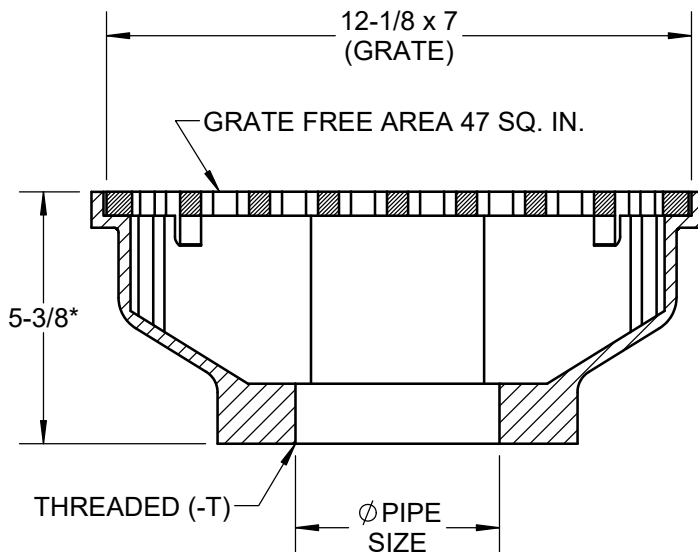

SPECIFICATION:

JOSAM 85800 SERIES COATED CAST IRON 12-3/4" x 7-1/2" DRAIN, LOOSE-SET ANTI-TILTING GRATE AND BOTTOM OUTLET THREADED CONNECTION.

MISCELLANEOUS PRODUCTS

RECTANGULAR PATTERN

SERIES

85800

	PIPE SIZE
	4"
	5"
	6"

-1	SATIN FINISH NIKALOY TOP
-2	SATIN FINISH BRONZE TOP
-3	CHROME PLATED BRONZE FACE

-VP	SECURED FACE, VANDAL-PROOF SCREWS
-42	GROUND SCREW
-47	GALVANIZED CAST IRON PARTS

*ADD 1/4" WHEN FURNISHED WITH NIKALOY OR BRONZE TOP

DATE OF LAST CHANGE: 06/28/18

DIMENSIONS ARE SUBJECT TO MANUFACTURERS TOLERANCES AND CHANGE WITHOUT NOTICE. WE CAN ASSUME NO RESPONSIBILITY FOR USE OF SUPERSEDED OR VOID DATA.

JOSAM

MICHIGAN CITY, INDIANA