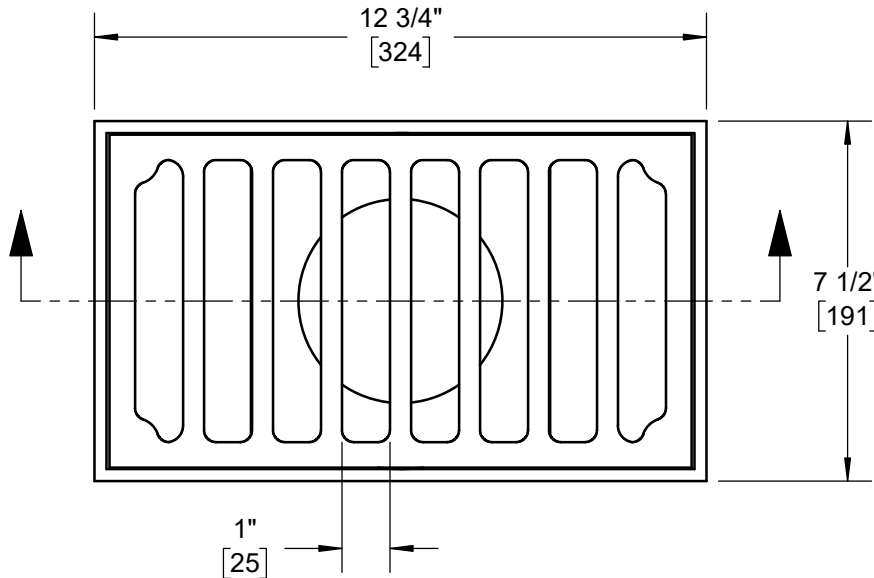

SPECIFICATION:

JOSAM 85800 SERIES COATED CAST IRON 12-3/4" x 7-1/2" DRAIN, LOOSE-SET ANTI-TILTING GRATE AND BOTTOM OUTLET THREADED CONNECTION.

MISCELLANEOUS PRODUCTS

RECTANGULAR PATTERN

SERIES

85800

	PIPE SIZE
	4"
	5"
	6"

-1	SATIN FINISH NIKALOY TOP
-2	SATIN FINISH BRONZE TOP
-3	CHROME PLATED BRONZE FACE

-VP	SECURED FACE, VANDAL-PROOF SCREWS
-42	GROUND SCREW
-47	GALVANIZED CAST IRON PARTS

*ADD 1/4" WHEN FURNISHED WITH NIKALOY OR BRONZE TOP