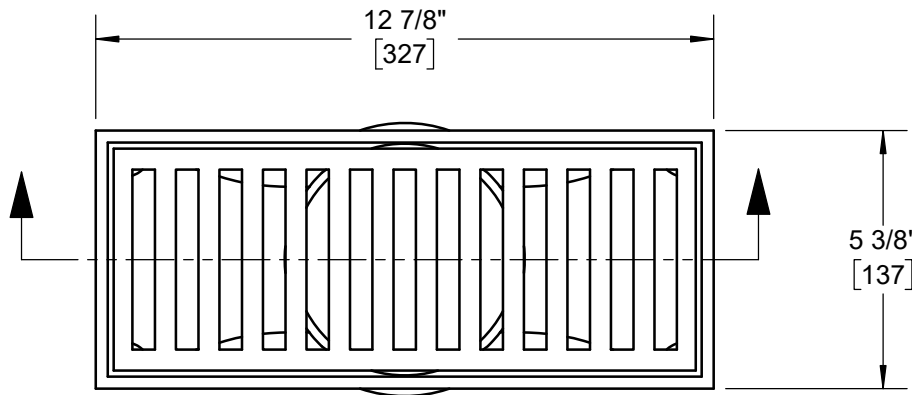

SPECIFICATION:

JOSAM 85810 SERIES COATED CAST IRON 12-7/8" x 5-3/8" DRAIN, LOOSE-SET ANTI-TILTING GRATE AND BOTTOM OUTLET.

MISCELLANEOUS PRODUCTS

RECTANGULAR PATTERN

SERIES

85810

PIPE SIZE
2"
3"
4"

* ADD 1/4" WHEN FURNISHED WITH NIKALOY OR BRONZE TOP