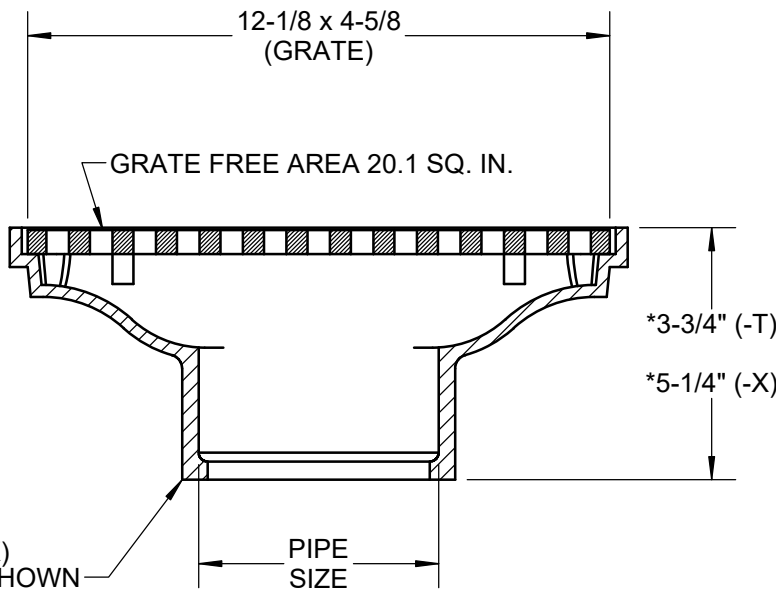

SPECIFICATION:

JOSAM 85810 SERIES COATED CAST IRON 12-7/8" x 5-3/8" DRAIN, LOOSE-SET ANTI-TILTING GRATE AND BOTTOM OUTLET.

MISCELLANEOUS PRODUCTS

RECTANGULAR PATTERN

SERIES

85810

PIPE SIZE
2"
3"
4"

* ADD 1/4" WHEN FURNISHED WITH NIKALOY OR BRONZE TOP

-1	SATIN FINISH NIKALOY TOP
-2	SATIN FINISH BRONZE TOP
-3	CHROME PLATED BRONZE FACE
-VP	SECURED FACE, VANDAL-PROOF SCREWS

-42	GROUND SCREW
-47	GALVANIZED CAST IRON PARTS
-T	THREADED OUTLET
-X	INSIDE CAULK OUTLET

DATE OF LAST CHANGE: 06/28/18

DIMENSIONS ARE SUBJECT TO MANUFACTURERS TOLERANCES AND CHANGE WITHOUT NOTICE. WE CAN ASSUME NO RESPONSIBILITY FOR USE OF SUPERSEDED OR VOID DATA.

JOSAM
MICHIGAN CITY, INDIANA