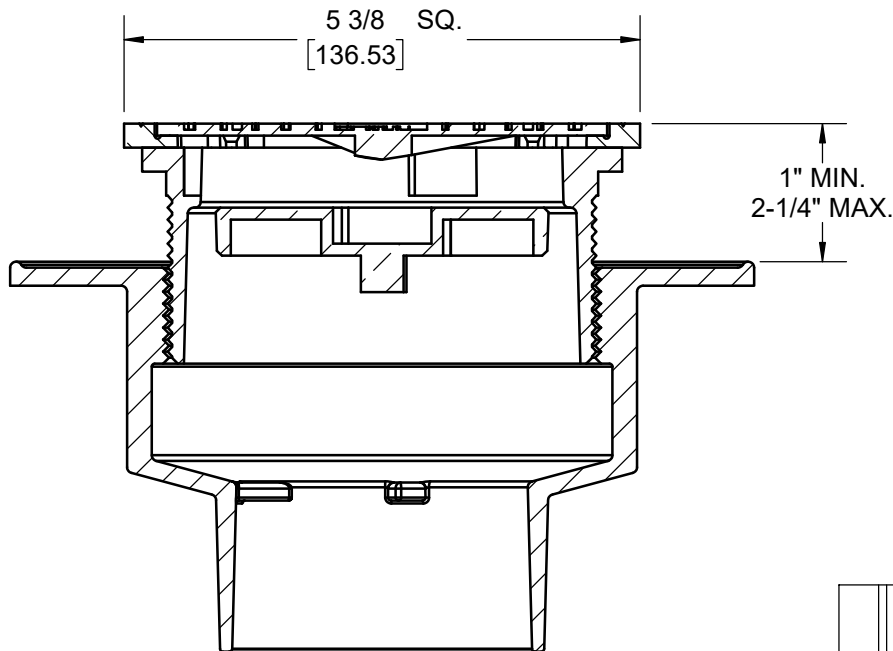

SPECIFICATION:

JOSAM CO-310-SQ SERIES CAST IRON CLEANOUT WITH SQUARE ADJUSTABLE TOP, NIKALOY RIM AND COVER, AND TAPERED-THREAD PLUG.

**CLEANOUT
ADJUSTABLE 5" TOP**

SERIES **CO-310-SQ**

OPTIONS:

| | | |
|---|-----|------------------------------------|
| | -VP | SECURED GRATE, VANDAL PROOF SCREWS |
| X | -SQ | SQUARE RIM |

| MODEL | OUTLET SIZE | OUTLET TYPE |
|----------|-------------|-------------|
| CO-312-Y | 2" | HUB |
| CO-313-Z | 3" | NO-HUB |
| CO-313-Y | 3" | HUB |
| CO-314-Z | 4" | NO-HUB |

WARNING: Cancer and Reproductive Harm - www.P65Warnings.ca.gov

DATE OF LAST CHANGE: 06/25/18

DIMENSIONS ARE SUBJECT TO MANUFACTURERS TOLERANCES AND CHANGE WITHOUT NOTICE. WE CAN ASSUME NO RESPONSIBILITY FOR USE OF SUPERSEDED OR VOID DATA.

MICHIGAN CITY, INDIANA

NOTES