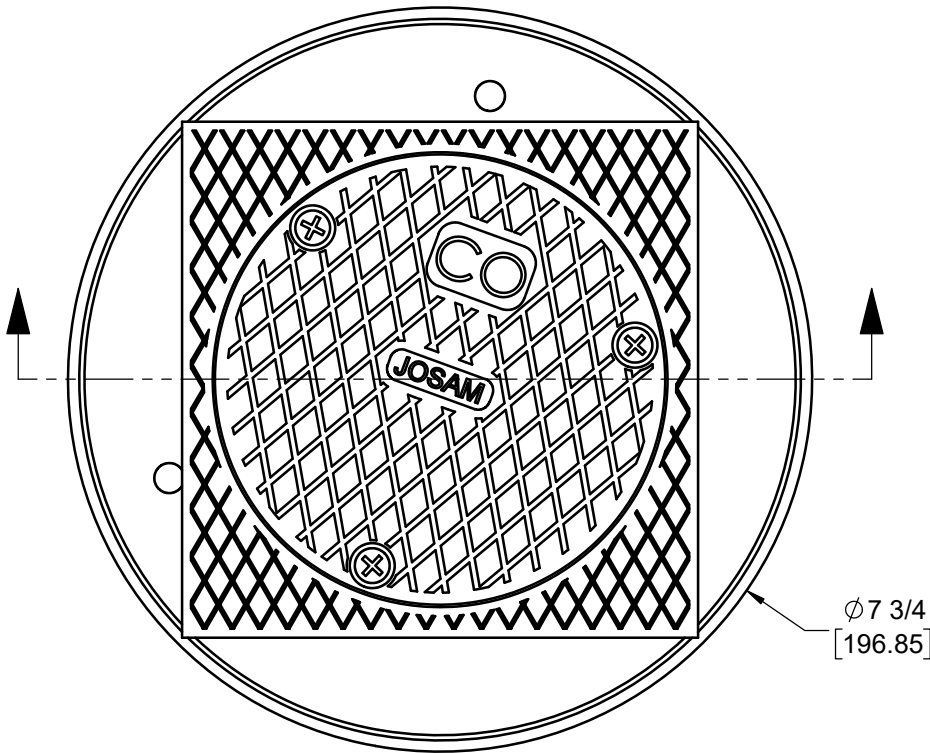

SPECIFICATION:

JOSAM CO-310-SQ SERIES CAST IRON CLEANOUT WITH SQUARE ADJUSTABLE TOP, NIKALOY RIM AND COVER, AND TAPERED-THREAD PLUG.

**CLEANOUT
ADJUSTABLE 5" TOP**

SERIES **CO-310-SQ**

OPTIONS:

| | | |
|---|-----|------------------------------------|
| | -VP | SECURED GRATE, VANDAL PROOF SCREWS |
| X | -SQ | SQUARE RIM |

| MODEL | OUTLET SIZE | OUTLET TYPE |
|----------|-------------|-------------|
| CO-312-Y | 2" | HUB |
| CO-313-Z | 3" | NO-HUB |
| CO-313-Y | 3" | HUB |
| CO-314-Z | 4" | NO-HUB |

WARNING: Cancer and Reproductive Harm - www.P65Warnings.ca.gov

DATE OF LAST CHANGE: 06/25/18

DIMENSIONS ARE SUBJECT TO MANUFACTURERS TOLERANCES AND CHANGE WITHOUT NOTICE. WE CAN ASSUME NO RESPONSIBILITY FOR USE OF SUPERSEDED OR VOID DATA.

MICHIGAN CITY, INDIANA

NOTES