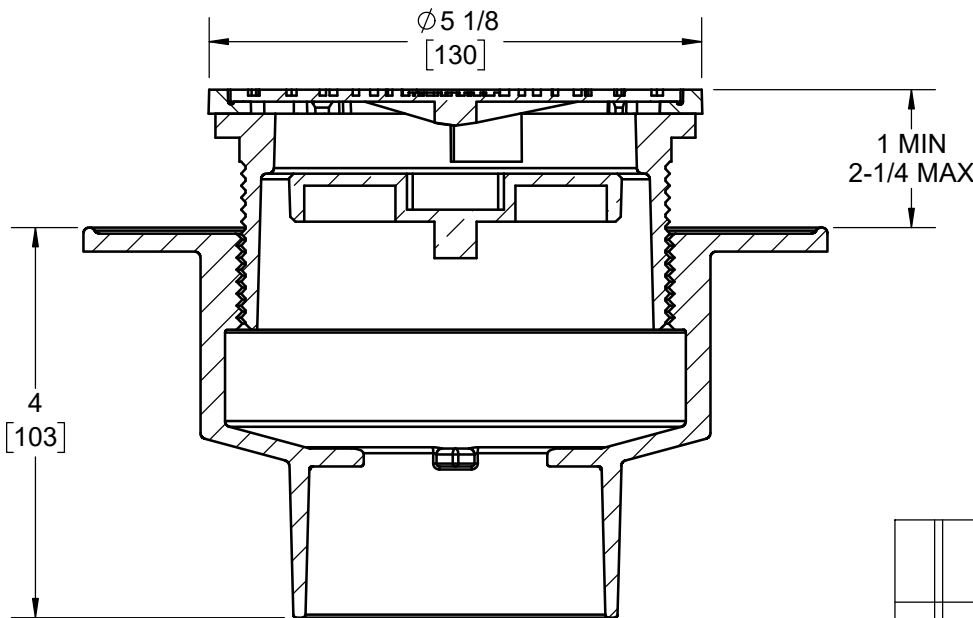

**SPECIFICATION:**

JOSAM CO-310 SERIES CAST IRON CLEANOUT WITH ROUND ADJUSTABLE TOP, NIKALOY RIM AND COVER, AND TAPERED-THREAD BRASS PLUG.

**CLEANOUT  
ADJUSTABLE 5" TOP**

SERIES **CO-310**

**OPTIONS:**

-VP	SECURED GRATE, VANDAL PROOF SCREWS
-SQ	SQUARE RIM

MODEL	OUTLET SIZE	OUTLET TYPE
CO-312-Y	2"	HUB
CO-313-Z	3"	NO-HUB
CO-313-Y	3"	HUB
CO-314-Z	4"	NO-HUB

WARNING: Cancer and Reproductive Harm - www.P65Warnings.ca.gov

DATE OF LAST CHANGE: 06/25/18

DIMENSIONS ARE SUBJECT TO MANUFACTURERS TOLERANCES AND CHANGE WITHOUT NOTICE. WE CAN ASSUME NO RESPONSIBILITY FOR USE OF SUPERSEDED OR VOID DATA.