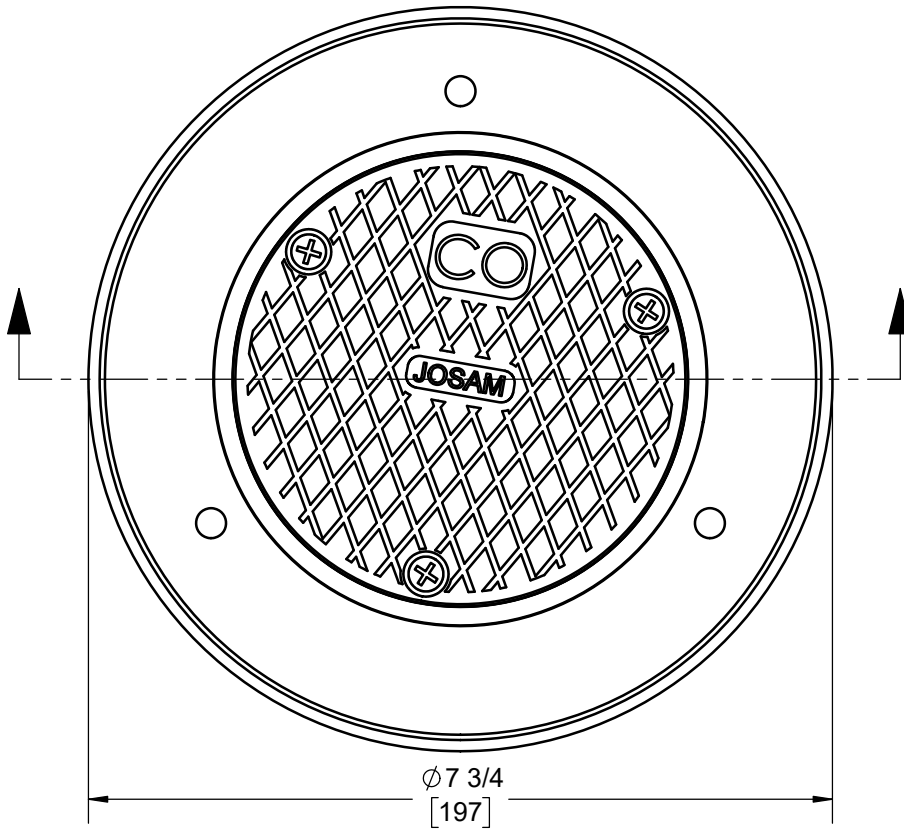

**SPECIFICATION:**

JOSAM CO-310 SERIES CAST IRON CLEANOUT WITH ROUND ADJUSTABLE TOP, NIKALOY RIM AND COVER, AND TAPERED-THREAD BRASS PLUG.

**CLEANOUT  
ADJUSTABLE 5" TOP**

SERIES **CO-310**

**OPTIONS:**

-VP	SECURED GRATE, VANDAL PROOF SCREWS
-SQ	SQUARE RIM

MODEL	OUTLET SIZE	OUTLET TYPE
CO-312-Y	2"	HUB
CO-313-Z	3"	NO-HUB
CO-313-Y	3"	HUB
CO-314-Z	4"	NO-HUB

WARNING: Cancer and Reproductive Harm - www.P65Warnings.ca.gov

DATE OF LAST CHANGE: 06/25/18

DIMENSIONS ARE SUBJECT TO MANUFACTURERS TOLERANCES AND CHANGE WITHOUT NOTICE. WE CAN ASSUME NO RESPONSIBILITY FOR USE OF SUPERSEDED OR VOID DATA.