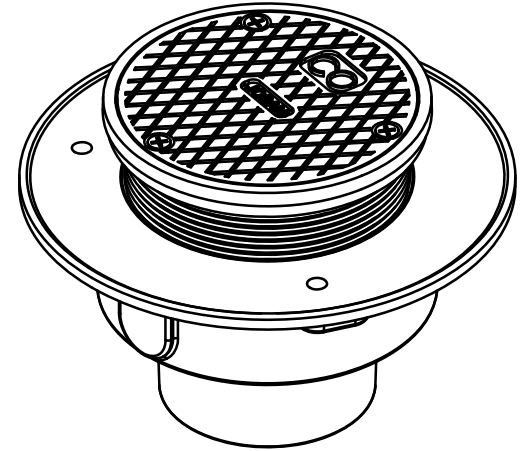

**SPECIFICATION:**

JOSAM CO-310 SERIES CAST IRON CLEANOUT WITH ROUND ADJUSTABLE TOP, NIKALOY RIM AND COVER, AND TAPERED-THREAD BRASS PLUG.

**CLEANOUT  
ADJUSTABLE 5" TOP**

SERIES **CO-310**

**OPTIONS:**

-VP	SECURED GRATE, VANDAL PROOF SCREWS
-SQ	SQUARE RIM

MODEL	OUTLET SIZE	OUTLET TYPE
CO-312-Y	2"	HUB
CO-313-Z	3"	NO-HUB
CO-313-Y	3"	HUB
CO-314-Z	4"	NO-HUB

WARNING: Cancer and Reproductive Harm - www.P65Warnings.ca.gov

DATE OF LAST CHANGE: 06/25/18

DIMENSIONS ARE SUBJECT TO MANUFACTURERS TOLERANCES AND CHANGE WITHOUT NOTICE. WE CAN ASSUME NO RESPONSIBILITY FOR USE OF SUPERSEDED OR VOID DATA.