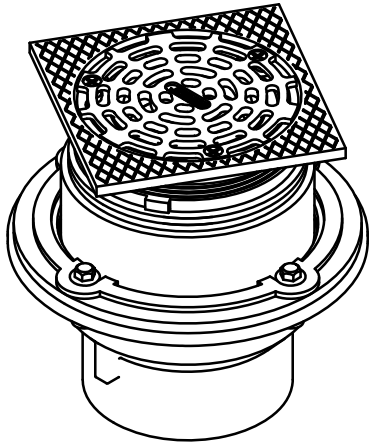

SPECIFICATION:

JOSAM SERIES FD-100-S "LEVEZE II" CAST IRON FLOOR DRAIN WITH 5" SQUARE NIKALOY TOP, 2-STAGE HEIGHT ADJUSTMENT, AND BOTTOM OUTLET.

**LITE LINE
FLOOR DRAIN
LEVEZE II, 5" TOP**

SERIES **FD-100-S**

OPTIONS:

MODEL	PIPE SIZE
FD-102-S	2"
FD-103-S	3"
FD-104-S	4"
FD-105-S*	5"-Z

-Y	HUB OUTLET WITH GASKET
-Z	NO-HUB OUTLET

* 5" AVAIL. IN NO-HUB ONLY

WARNING: Cancer and Reproductive Harm - www.P65Warnings.ca.gov