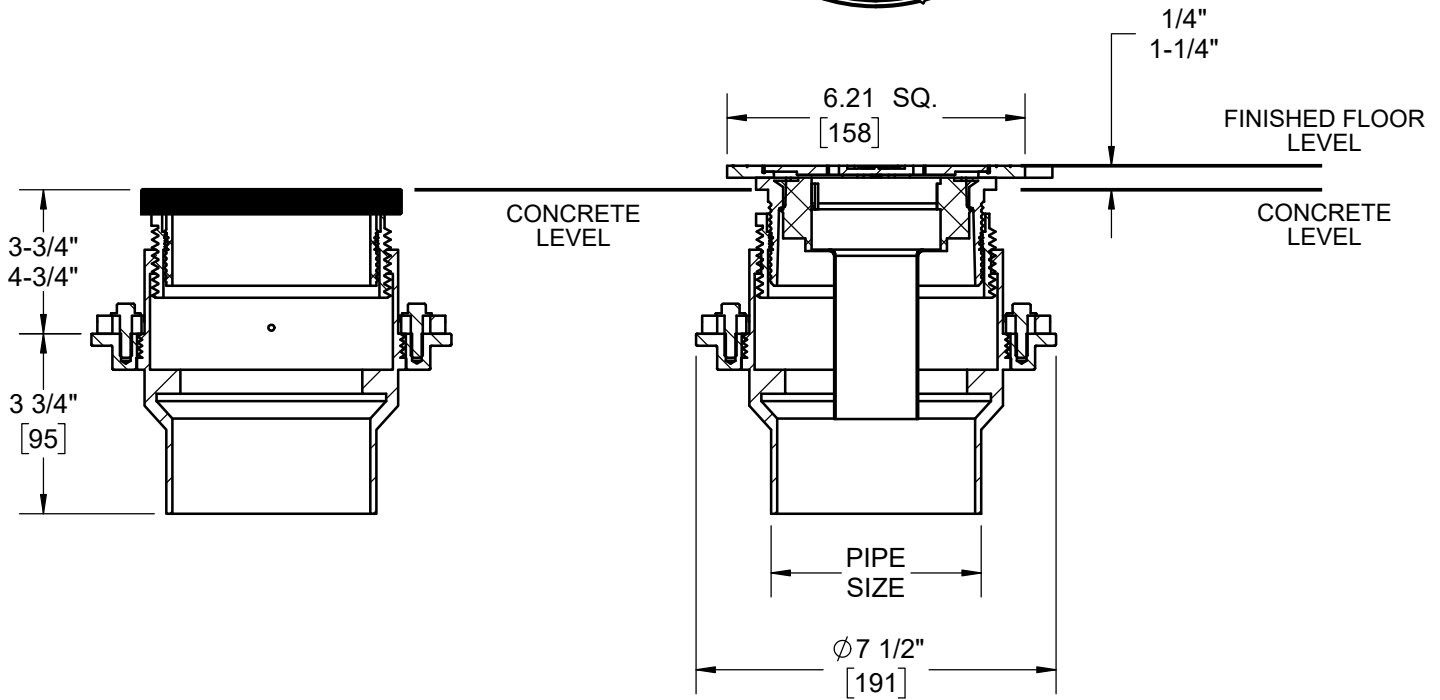

SPECIFICATION:

JOSAM SERIES FD-100-S "LEVEZE II" CAST IRON FLOOR DRAIN WITH 5" SQUARE NIKALOY TOP, 2-STAGE HEIGHT ADJUSTMENT, AND BOTTOM OUTLET.

**LITE LINE
FLOOR DRAIN
LEVEZE II, 5" TOP**

SERIES **FD-100-S**

OPTIONS:

MODEL	PIPE SIZE
FD-102-S	2"
FD-103-S	3"
FD-104-S	4"
FD-105-S*	5"-Z

-Y	HUB OUTLET WITH GASKET
-Z	NO-HUB OUTLET

* 5" AVAIL. IN NO-HUB ONLY

WARNING: Cancer and Reproductive Harm - www.P65Warnings.ca.gov

DATE OF LAST CHANGE: 06/26/18

DIMENSIONS ARE SUBJECT TO MANUFACTURERS TOLERANCES AND CHANGE WITHOUT NOTICE. WE CAN ASSUME NO RESPONSIBILITY FOR USE OF SUPERSEDED OR VOID DATA.

MICHIGAN CITY, INDIANA

NOTES