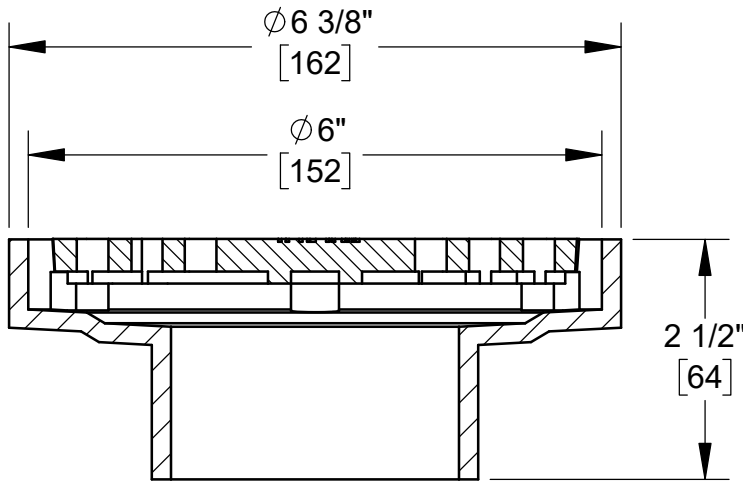

SPECIFICATION:

JOSAM SERIES FD-220 COATED CAST IRON FLOOR DRAIN WITH SLOTTED CAST IRON MEDIUM-DUTY SUPER-FLO GRATE AND BOTTOM OUTLET CONNECTION.

**FLOOR DRAIN
CAST IRON**

SERIES **FD-220**

SLOT WIDTH: 1/4" (MEETS ADA AND HEEL-PROOF REQS.)
FREE AREA = 12 IN²

OUTLET	DESCRIPTION
3"	NO-HUB
2" -Y	PROVIDED WITH PUSH-ON GASKET

WARNING: Cancer and Reproductive Harm - www.P65Warnings.ca.gov

DATE OF LAST CHANGE: 06/26/18

DIMENSIONS ARE SUBJECT TO MANUFACTURERS TOLERANCES AND CHANGE WITHOUT NOTICE. WE CAN ASSUME NO RESPONSIBILITY FOR USE OF SUPERSEDED OR VOID DATA.