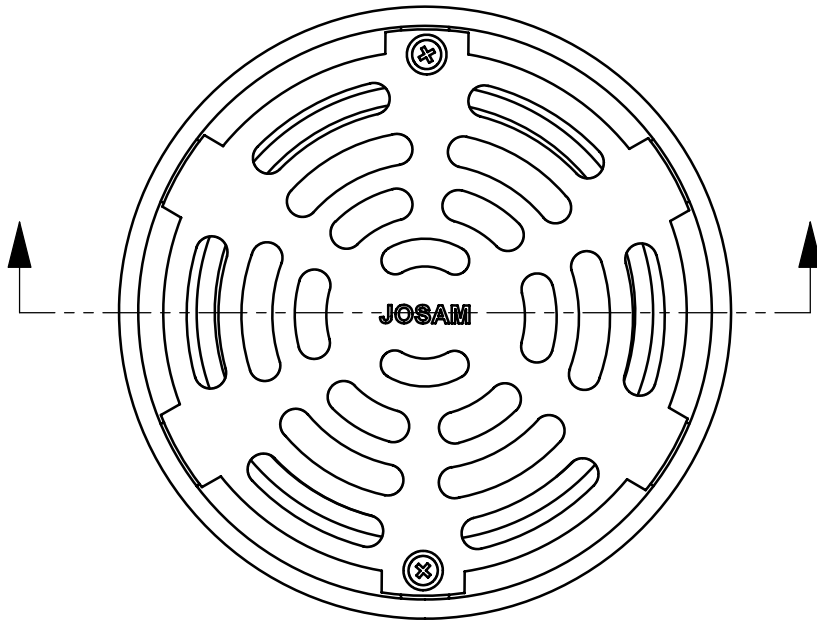

SPECIFICATION:

JOSAM SERIES FD-220 COATED CAST IRON FLOOR DRAIN WITH SLOTTED CAST IRON MEDIUM-DUTY SUPER-FLO GRATE AND BOTTOM OUTLET CONNECTION.

**FLOOR DRAIN
CAST IRON**

SERIES **FD-220**

SLOT WIDTH: 1/4" (MEETS ADA AND HEEL-PROOF REQS.)
FREE AREA = 12 IN²

OUTLET	DESCRIPTION
3"	NO-HUB
2" -Y	PROVIDED WITH PUSH-ON GASKET

WARNING: Cancer and Reproductive Harm - www.P65Warnings.ca.gov

DATE OF LAST CHANGE: 06/26/18

DIMENSIONS ARE SUBJECT TO MANUFACTURERS TOLERANCES AND CHANGE WITHOUT NOTICE. WE CAN ASSUME NO RESPONSIBILITY FOR USE OF SUPERSEDED OR VOID DATA.