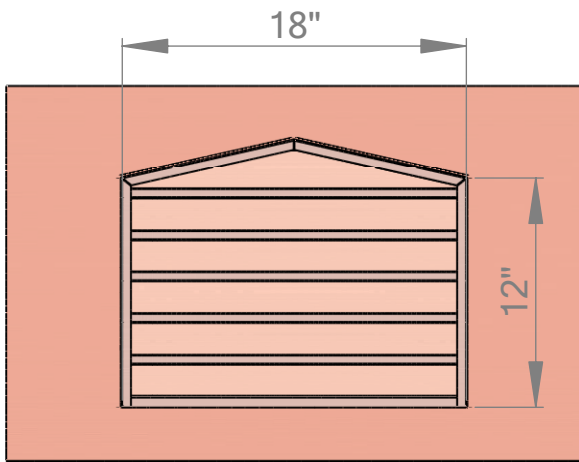

18" PEAK TOP DORMER VENT

CONSTRUCTED OF 16 oz. COPPER

81 in² LOUVER FREE AREA