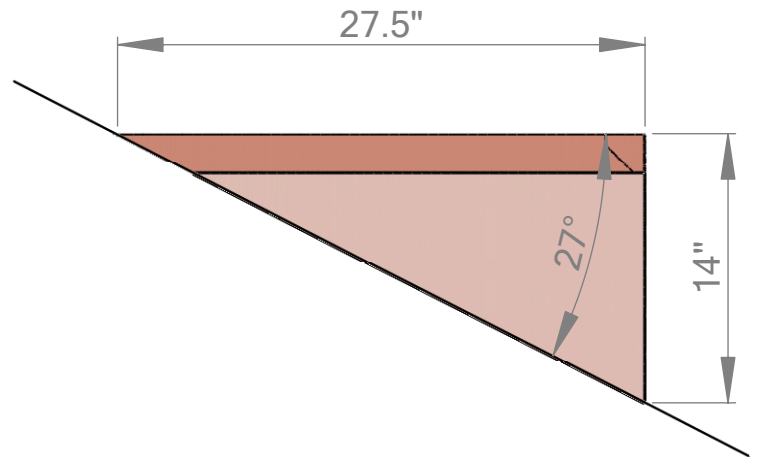

18" PEAK TOP DORMER VENT

CONSTRUCTED OF 16 oz. COPPER

81 in² LOUVER FREE AREA